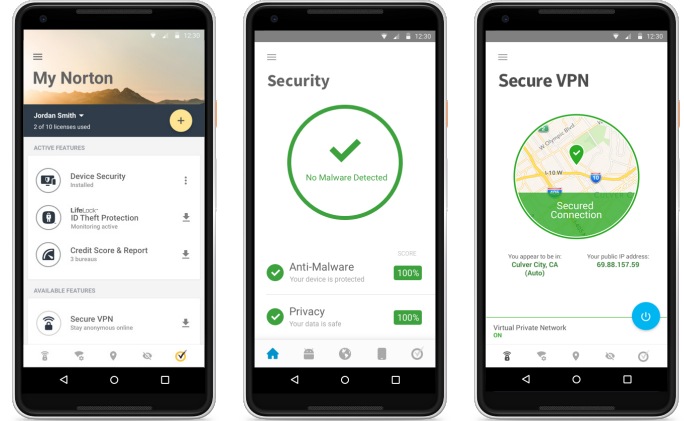

# Cyber threats have evolved, and so have we.

Introducing Norton 360 Deluxe. Powerful layers of protection from the ever-changing threats to your connected devices, online privacy and identity.

Your personal information has protection when sent or received through your devices both at home and on-the-go with bank-grade encryption from Norton Secure VPN. It helps block cybercriminals from accessing your personal information when connecting to any Wi-Fi, even public Wi-Fi.